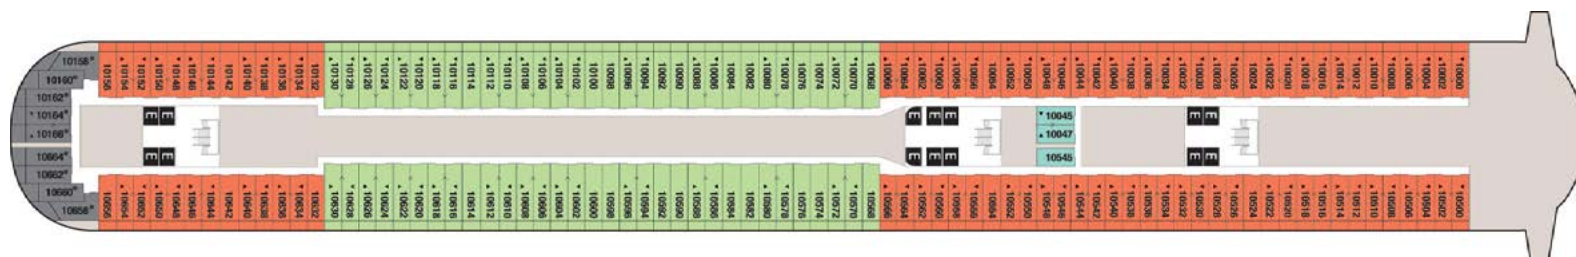

Deck 10 Venue Highlights

*Solid white wall verandah.

Accessible Staterooms

Elevator

Connecting Staterooms

Available Stateroom Categories on this Deck

To learn more about a category, click on the box below. Select a different deck above to identify where other categories are located.

Concierge	Deluxe Family Oceanview w/ Verandah	Deluxe Oceanview w/ Verandah	Deluxe Family Oceanview	Deluxe Oceanview	Inside Stateroom