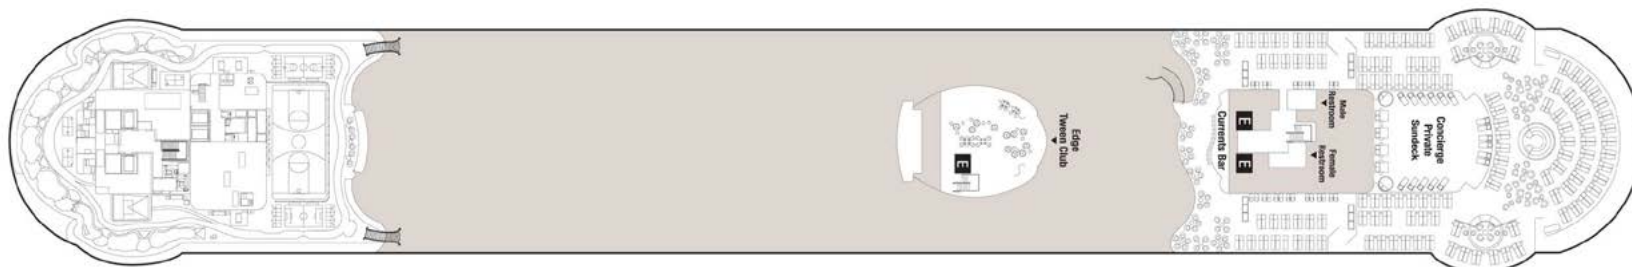

Deck 12

Port
Aft Forward
Starboard

Deck 12 Venue Highlights

*Solid white wall verandah. Accessible Staterooms Elevator Connecting Staterooms

Available Stateroom Categories on this Deck

To learn more about a category, click on the box below. Select a different deck above to identify where other categories are located.

Concierge	Deluxe Family Oceanview w/ Verandah	Deluxe Oceanview w/ Verandah	Deluxe Family Oceanview	Deluxe Oceanview	Inside Stateroom

To explore a deck, click on the deck number. Rollover the ship layout or Venue Highlights to learn more.

Deck 13

Port

Aft Forward

Starboard

Deck 13 Venue Highlights

*Solid white wall verandah.

Accessible Staterooms

Elevator

Connecting Staterooms

Available Stateroom Categories on this Deck

To learn more about a category, click on the box below. Select a different deck above to identify where other categories are located.

Concierge	Deluxe Family Oceanview w/ Verandah	Deluxe Oceanview w/ Verandah	Deluxe Family Oceanview	Deluxe Oceanview	Inside Stateroom