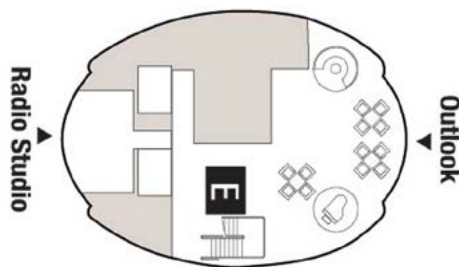

Connecting Staterooms

Available Stateroom Categories on this Deck

To learn more about a category, click on the box below. Select a different deck above to identify where other categories are located.

Concierge	Deluxe Family Oceanview w/ Verandah	Deluxe Oceanview w/ Verandah	Deluxe Family Oceanview	Deluxe Oceanview	Inside Stateroom

To explore a deck, click on the deck number. Rollover the ship layout or Venue Highlights to learn more.

Deck 14

Port
Aft Forward
Starboard

*Solid white wall verandah. Accessible Staterooms Elevator Connecting Staterooms