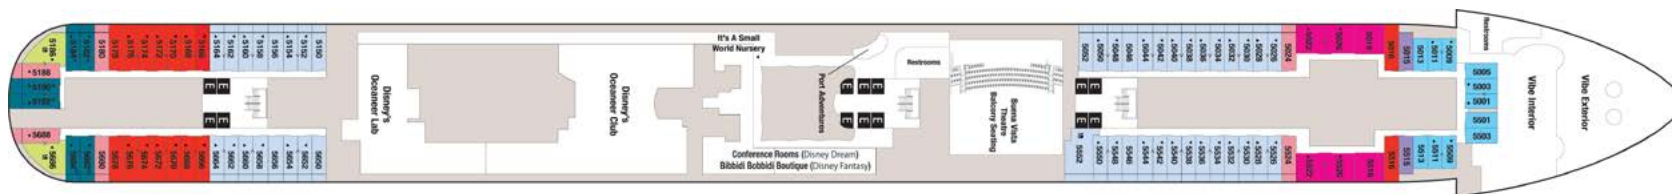

To explore a deck, click on the deck number. Rollover the ship layout or Venue Highlights to learn more.

Deck 4

Deck 4 Venue Highlights

*Solid white wall verandah. Accessible Staterooms Elevator Connecting Staterooms

Available Stateroom Categories on this Deck

To learn more about a category, click on the box below. Select a different deck above to identify where other categories are located.

Concierge	Deluxe Family Oceanview w/ Verandah	Deluxe Oceanview w/ Verandah	Deluxe Family Oceanview	Deluxe Oceanview	Inside Stateroom

To explore a deck, click on the deck number. Rollover the ship layout or Venue Highlights to learn more.

Deck 5

Port
Aft Forward
Starboard

Deck 5 Venue Highlights

• Solid white wall verandah. Accessible Staterooms Elevator Connecting Staterooms