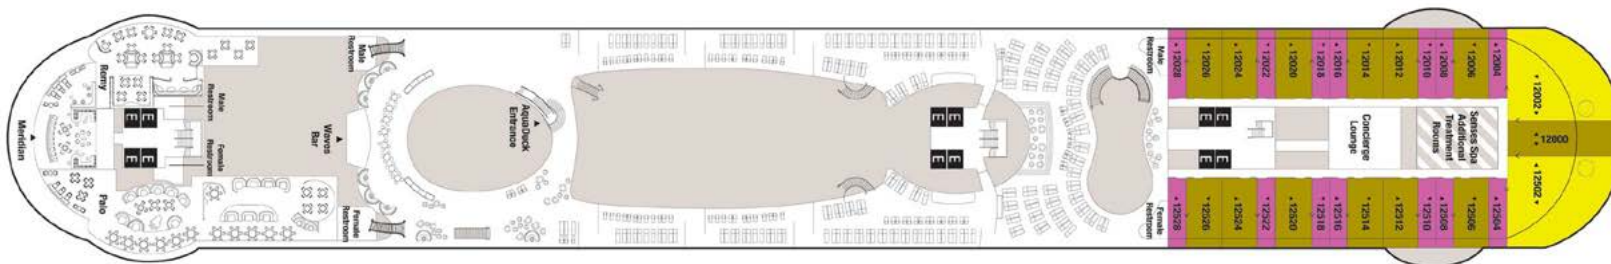

Deluxe Oceanview w/ Verandah

Deluxe Family Oceanview

Deluxe Oceanview

Inside Stateroom

To explore a deck, click on the deck number. Rollover the ship layout or Venue Highlights to learn more.

Deck 10

Port
Aft Forward
Starboard

Deck 10 Venue Highlights

*Solid white wall verandah.

Accessible Staterooms

Elevator

Connecting Staterooms

Available Stateroom Categories on this Deck

To learn more about a category, click on the box below. Select a different deck above to identify where other categories are located.

Concierge	Deluxe Family Oceanview w/ Verandah	Deluxe Oceanview w/ Verandah	Deluxe Family Oceanview	Deluxe Oceanview	Inside Stateroom

To explore a deck, click on the deck number. Rollover the ship layout or Venue Highlights to learn more.

Deck 12

Port
Aft Forward
Starboard

Deck 12 Venue Highlights

*Solid white wall verandah. Accessible Staterooms Elevator Connecting Staterooms

Available Stateroom Categories on this Deck

To learn more about a category, click on the box below. Select a different deck above to identify where other categories are located.