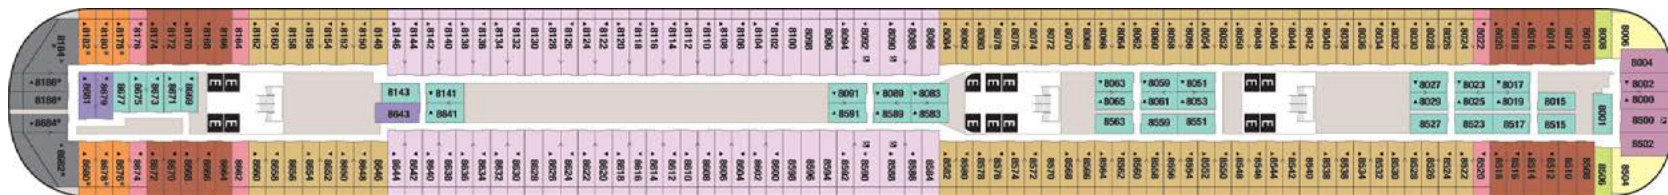

To explore a deck, click on the deck number. Rollover the ship layout or Venue Highlights to learn more.

Deck 6

Deck 6 Venue Highlights

Solid white wall verandah.
Accessible Staterooms
Elevator
Connecting Staterooms

Available Stateroom Categories on this Deck

To learn more about a category, click on the box below. Select a different deck above to identify where other categories are located.

Concierge	Deluxe Family Oceanview w/ Verandah	Deluxe Oceanview w/ Verandah	Deluxe Family Oceanview	Deluxe Oceanview	Inside Stateroom

To explore a deck, click on the deck number. Rollover the ship layout or Venue Highlights to learn more.

Deck 8

Deck 8 Venue Highlights

*Solid white wall verandah.

Accessible Staterooms

Elevator

Connecting Staterooms

Deluxe Oceanview w/ Verandah

Deluxe Family Oceanview

Deluxe Oceanview

Inside Stateroom

To explore a deck, click on the deck number. Rollover the ship layout or Venue Highlights to learn more.

Deck 10

Port
Aft Forward
Starboard