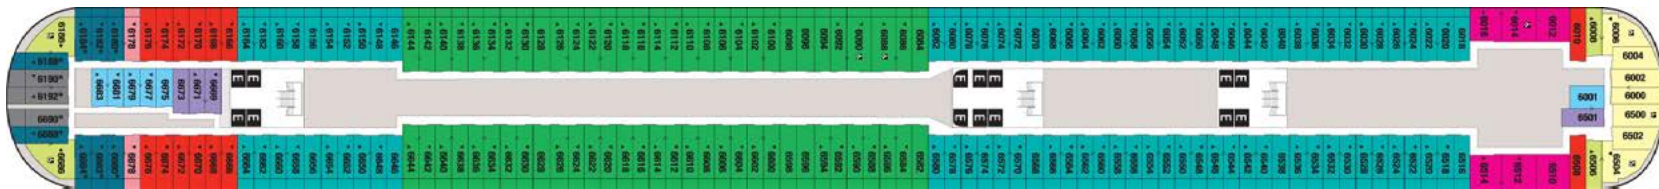

To explore a deck, click on the deck number. Rollover the ship layout or Venue Highlights to learn more.

Deck 5

Port
Aft Forward
Starboard

Deck 5 Venue Highlights

• Solid white wall verandah. Accessible Staterooms Elevator Connecting Staterooms

Available Stateroom Categories on this Deck

To learn more about a category, click on the box below. Select a different deck above to identify where other categories are located.

Concierge	Deluxe Family Oceanview w/ Verandah	Deluxe Oceanview w/ Verandah	Deluxe Family Oceanview	Deluxe Oceanview	Inside Stateroom

To explore a deck, click on the deck number. Rollover the ship layout or Venue Highlights to learn more.

Deck 6

Deck 6 Venue Highlights

Solid white wall verandah.
Accessible Staterooms
Elevator
Connecting Staterooms