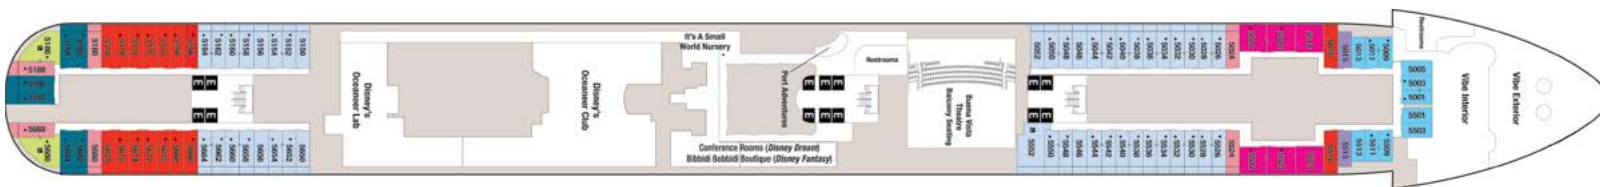

To explore a deck, click on the deck number. Rollover the ship layout or Venue Highlights to learn more.

Deck 5

Deck 5 Venue Highlights

Accessible Staterooms

Elevator

Connecting Staterooms

Available Stateroom Categories on this Deck

To learn more about a category, click on the box below. Select a different deck above to identify where other categories are located.

Concierge

Deluxe Family Oceanview w/ Verandah

Deluxe Oceanview w/ Verandah

Deluxe Family Oceanview

Deluxe Oceanview

Inside Stateroom