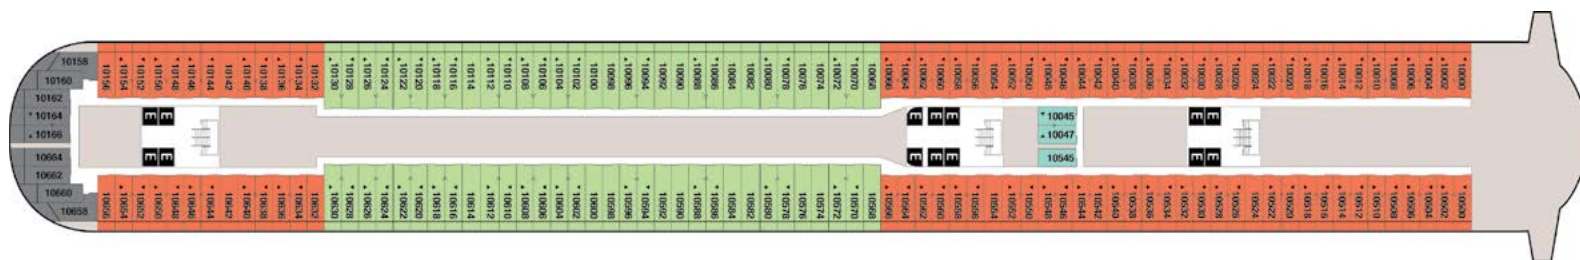

Deck 9

Port
Aft Forward
Starboard

Deck 9 Venue Highlights

Accessible Staterooms Elevator Connecting Staterooms

Available Stateroom Categories on this Deck

To learn more about a category, click on the box below. Select a different deck above to identify where other categories are located.

Concierge	Deluxe Family Oceanview w/ Verandah	Deluxe Oceanview w/ Verandah	Deluxe Family Oceanview	Deluxe Oceanview	Inside Stateroom

To explore a deck, click on the deck number. Rollover the ship layout or Venue Highlights to learn more.

Deck 10

Port
Aft Forward
Starboard

Deck 10 Venue Highlights

Accessible Staterooms Elevator Connecting Staterooms

Available Stateroom Categories on this Deck

To learn more about a category, click on the box below. Select a different deck above to identify where other categories are located.