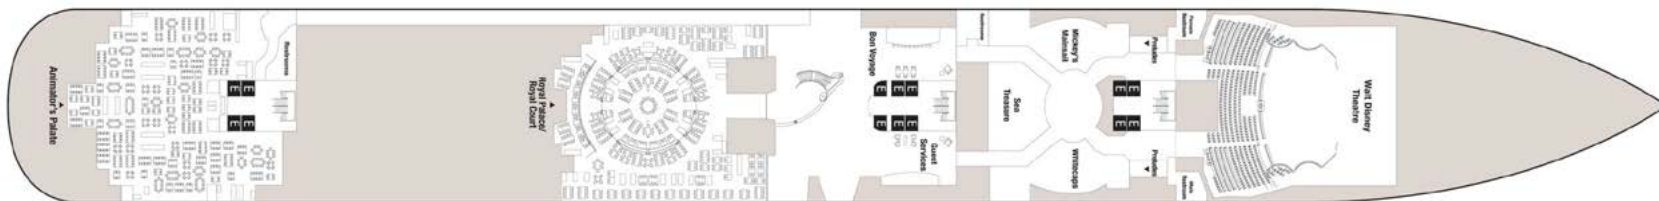

Deck 2

Port
Aft Forward
Starboard

Deck 2 Venue Highlights

Accessible Staterooms

Elevator

Connecting Staterooms

Available Stateroom Categories on this Deck

To learn more about a category, click on the box below. Select a different deck above to identify where other categories are located.

Concierge	Deluxe Family Oceanview w/ Verandah	Deluxe Oceanview w/ Verandah	Deluxe Family Oceanview	Deluxe Oceanview	Inside Stateroom

To explore a deck, click on the deck number. Rollover the ship layout or Venue Highlights to learn more.

Deck 3

Deck 3 Venue Highlights

Port
Aft Forward
Starboard

Accessible Staterooms

Elevator

Connecting Staterooms

Available Stateroom Categories on this Deck

To learn more about a category, click on the box below. Select a different deck above to identify where other categories are located.