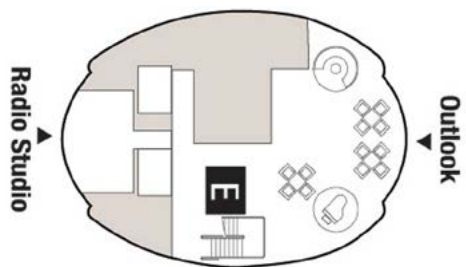

Deck 13

Port

Aft Forward

Starboard

Deck 13 Venue Highlights

Accessible Staterooms

Elevator

Connecting Staterooms

Available Stateroom Categories on this Deck

To learn more about a category, click on the box below. Select a different deck above to identify where other categories are located.

Concierge	Deluxe Family Oceanview w/ Verandah	Deluxe Oceanview w/ Verandah	Deluxe Family Oceanview	Deluxe Oceanview	Inside Stateroom

To explore a deck, click on the deck number. Rollover the ship layout or Venue Highlights to learn more.

Deck 14

Port
Aft Forward
Starboard

Accessible Staterooms Elevator Connecting Staterooms

Available Stateroom Categories on this Deck