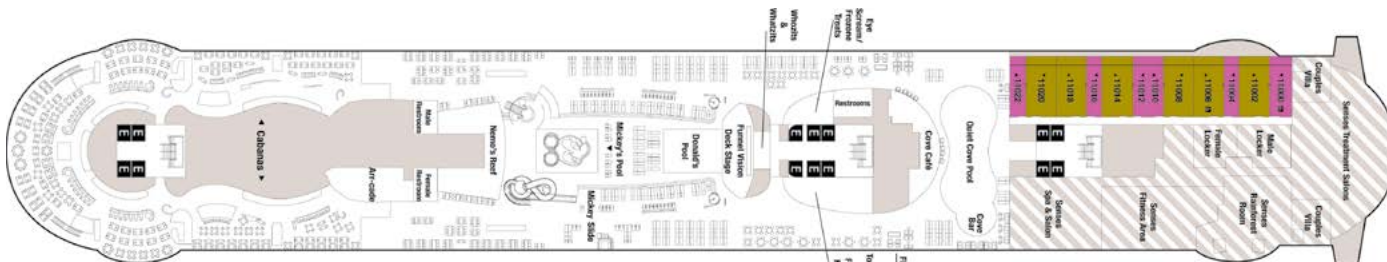

Deck 10

Port
Aft Forward
Starboard

Deck 10 Venue Highlights

Accessible Staterooms Elevator Connecting Staterooms

Available Stateroom Categories on this Deck

To learn more about a category, click on the box below. Select a different deck above to identify where other categories are located.

Concierge	Deluxe Family Oceanview w/ Verandah	Deluxe Oceanview w/ Verandah	Deluxe Family Oceanview	Deluxe Oceanview	Inside Stateroom

To explore a deck, click on the deck number. Rollover the ship layout or Venue Highlights to learn more.

Deck 11

Port
Aft Forward
Starboard

Deck 11 Venue Highlights

Accessible Staterooms Elevator Connecting Staterooms

Available Stateroom Categories on this Deck

To learn more about a category, click on the box below. Select a different deck above to identify where other categories are located.