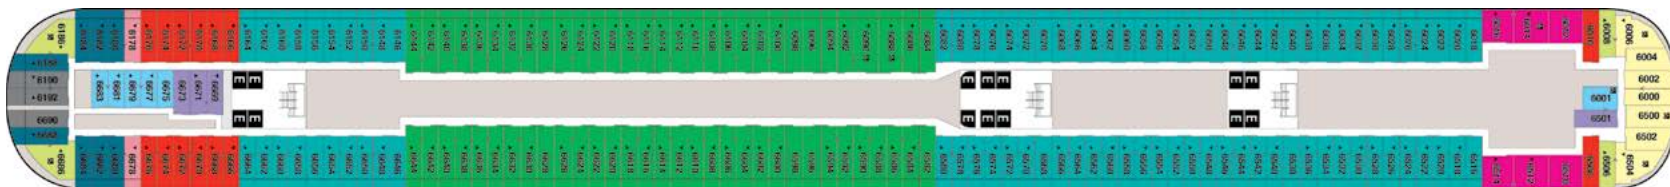

Deck 5

Deck 5 Venue Highlights

Accessible Staterooms

Elevator

Connecting Staterooms

Available Stateroom Categories on this Deck

To learn more about a category, click on the box below. Select a different deck above to identify where other categories are located.

Concierge

Deluxe Family Oceanview w/ Verandah

Deluxe Oceanview w/ Verandah

Deluxe Family Oceanview

Deluxe Oceanview

Inside Stateroom

To explore a deck, click on the deck number. Rollover the ship layout or Venue Highlights to learn more.

Deck 6

Deck 6 Venue Highlights

Accessible Staterooms Elevator Connecting Staterooms

Available Stateroom Categories on this Deck

To learn more about a category, click on the box below. Select a different deck above to identify where other categories are located.