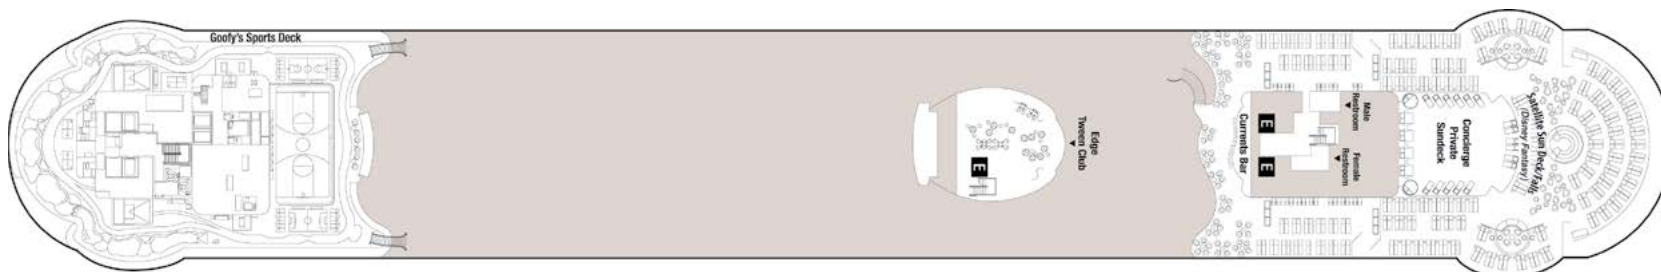

Deck 12

Port
Aft Forward
Starboard

Deck 12 Venue Highlights

Accessible Staterooms Elevator Connecting Staterooms

Available Stateroom Categories on this Deck

To learn more about a category, click on the box below. Select a different deck above to identify where other categories are located.

Concierge	Deluxe Family Oceanview w/ Verandah	Deluxe Oceanview w/ Verandah	Deluxe Family Oceanview	Deluxe Oceanview	Inside Stateroom

To explore a deck, click on the deck number. Rollover the ship layout or Venue Highlights to learn more.

Deck 13

Port

Aft Forward

Starboard

Deck 13 Venue Highlights

Accessible Staterooms

Elevator

Connecting Staterooms