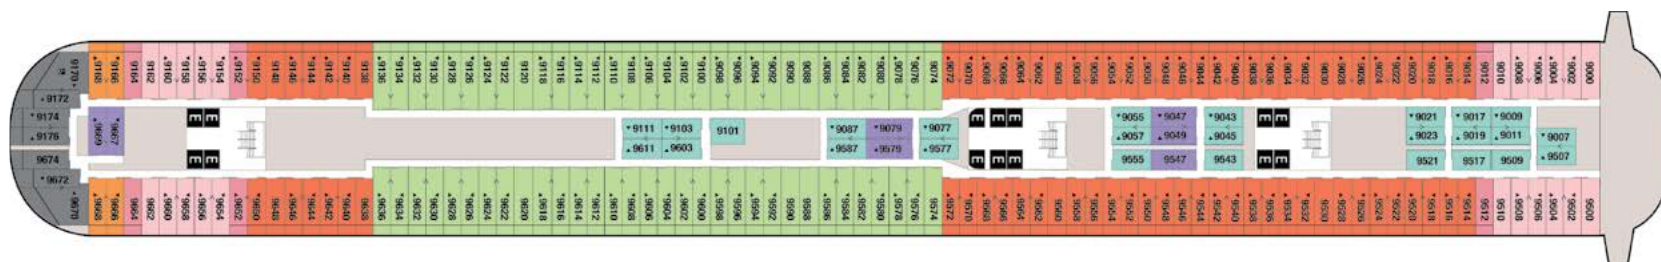

Deck 8

Deck 8 Venue Highlights

Accessible Staterooms
 Elevator
 Connecting Staterooms

Available Stateroom Categories on this Deck

To learn more about a category, click on the box below. Select a different deck above to identify where other categories are located.

Concierge	Deluxe Family Oceanview w/ Verandah	Deluxe Oceanview w/ Verandah	Deluxe Family Oceanview	Deluxe Oceanview	Inside Stateroom

To explore a deck, click on the deck number. Rollover the ship layout or Venue Highlights to learn more.

Deck 9

Port
Aft Forward
Starboard

Deck 9 Venue Highlights

Accessible Staterooms Elevator Connecting Staterooms

Available Stateroom Categories on this Deck

To learn more about a category, click on the box below. Select a different deck above to identify where other categories are located.