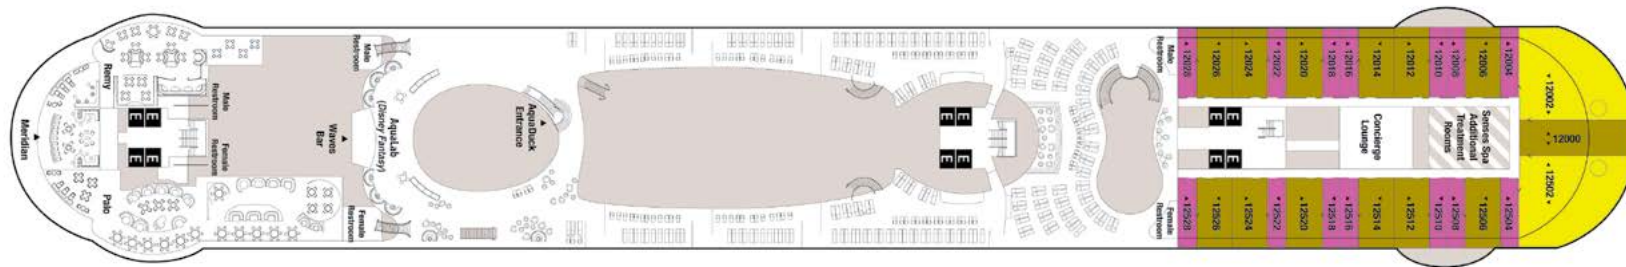

Deck 10

Port
Aft Forward
Starboard

Deck 10 Venue Highlights

Accessible Staterooms Elevator Connecting Staterooms

Available Stateroom Categories on this Deck

To learn more about a category, click on the box below. Select a different deck above to identify where other categories are located.

Deck 11

Port
Aft Forward
Starboard

Deck 11 Venue Highlights

Accessible Staterooms Elevator Connecting Staterooms

Available Stateroom Categories on this Deck

To learn more about a category, click on the box below. Select a different deck above to identify where other categories are located.

Concierge	Deluxe Family Oceanview w/ Verandah	Deluxe Oceanview w/ Verandah	Deluxe Family Oceanview	Deluxe Oceanview	Inside Stateroom

To explore a deck, click on the deck number. Rollover the ship layout or Venue Highlights to learn more.

Deck 12

Port
Aft Forward
Starboard

Deck 12 Venue Highlights

Accessible Staterooms Elevator Connecting Staterooms

Available Stateroom Categories on this Deck

To learn more about a category, click on the box below. Select a different deck above to identify where other categories are located.