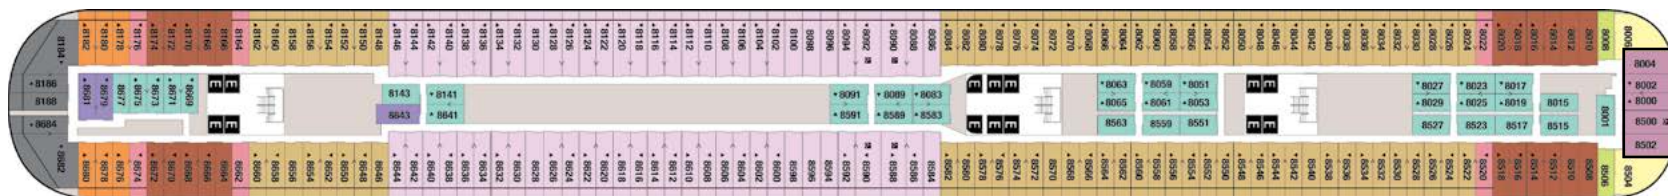

Deck 7

Deck 7 Venue Highlights

Accessible Staterooms

Elevator

Connecting Staterooms

Available Stateroom Categories on this Deck

To learn more about a category, click on the box below. Select a different deck above to identify where other categories are located.

Concierge

Deluxe Family Oceanview w/Verandah

Deluxe Oceanview w/Verandah

Deluxe Family Oceanview

Deluxe Oceanview

Inside Stateroom

To explore a deck, click on the deck number. Rollover the ship layout or Venue Highlights to learn more.

Deck 8

Deck 8 Venue Highlights

Accessible Staterooms
 Elevator
 Connecting Staterooms

Available Stateroom Categories on this Deck

To learn more about a category, click on the box below. Select a different deck above to identify where other categories are located.

Concierge	Deluxe Family Oceanview w/ Verandah	Deluxe Oceanview w/ Verandah	Deluxe Family Oceanview	Deluxe Oceanview	Inside Stateroom

To explore a deck, click on the deck number. Rollover the ship layout or Venue Highlights to learn more.