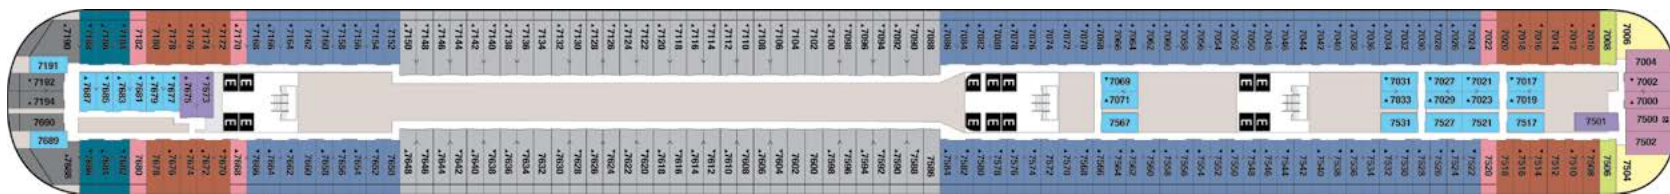

To explore a deck, click on the deck number. Rollover the ship layout or Venue Highlights to learn more.

Deck 7

Deck 7 Venue Highlights

Accessible Staterooms

Elevator

Connecting Staterooms

Available Stateroom Categories on this Deck

To learn more about a category, click on the box below. Select a different deck above to identify where other categories are located.

Concierge

Deluxe Family Oceanview w/Verandah

Deluxe Oceanview w/Verandah

Deluxe Family Oceanview

Deluxe Oceanview

Inside Stateroom